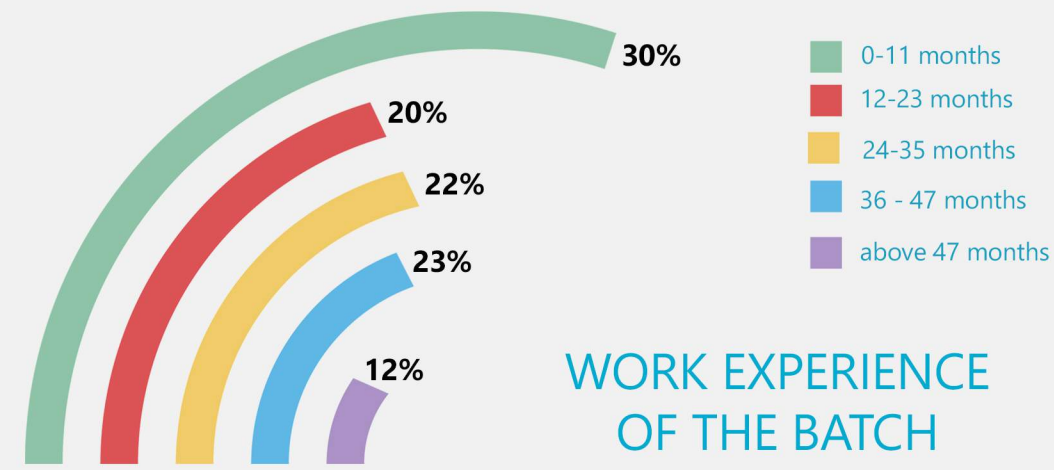

Highest CTC offered across domains

Finance	INR 33 lakhs
General Management	INR 24 lakhs
Marketing	INR 20 lakhs
Consulting & Analytics	INR 19 lakhs
Strategy & Operations	INR 18.24 lakhs