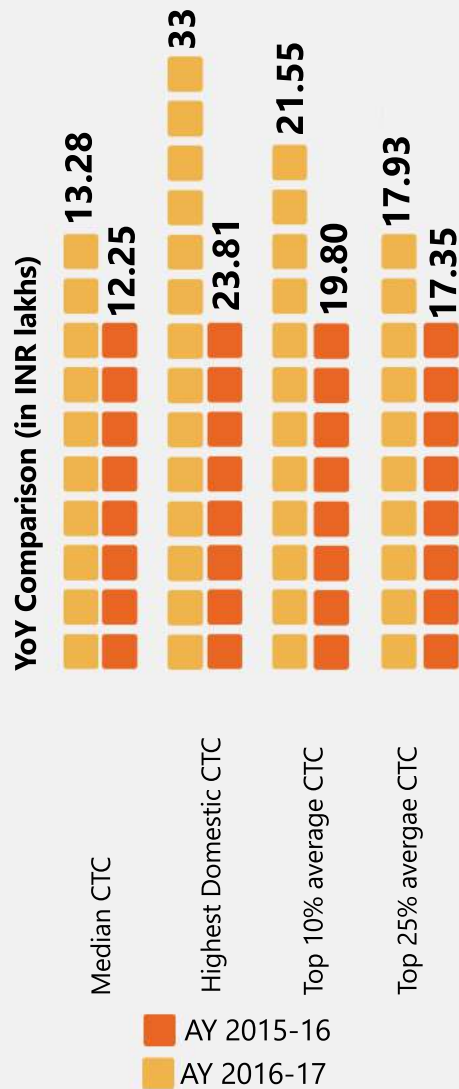

CONTINUING A LASTING PARTNERSHIP

Valued Past Recruiters

MAHINDRA SAINT GOBAIN
YES BANK TAFE ROBERT BOSCH
DELOITTE CAPITA
COGNIZANT BUSINESS CONSULTING
HDFC LIFE RBS IRIS
LARSEN & TOUBRO ICICI HCL
LATENTVIEW HPCL SBI HDFC
SBI MF STANDARD CHARTERED
TVS SOCIETE GENERALE BPCL

DELL DIRECTi ACCENTURE
VOLVO EICHER CV
JP MORGAN & CHASE Co.
BIRLA CEMENTS SHELL
PUBLICIS SAPIENT ALSTOM
VIRTUSA POLARIS CCD
MAQ SOFTWARE SAFARI
INFOSYS RELIANCE JIO
COROMANDEL INTERNATIONAL
TOTAL OIL GROUP M

Prominent First Time Recruiters

FORGING NEW RELATIONSHIPS

GMC, EA to CMD, Capital Risk Management Prominent Roles

Number of Companies participated **102**

29% Increase in offers greater than INR 18 lakhs

Increase in number of Companies participated **13%**

19% Increase in PPO/PPI offered

Increase in Highest Domestic CTC **39%**