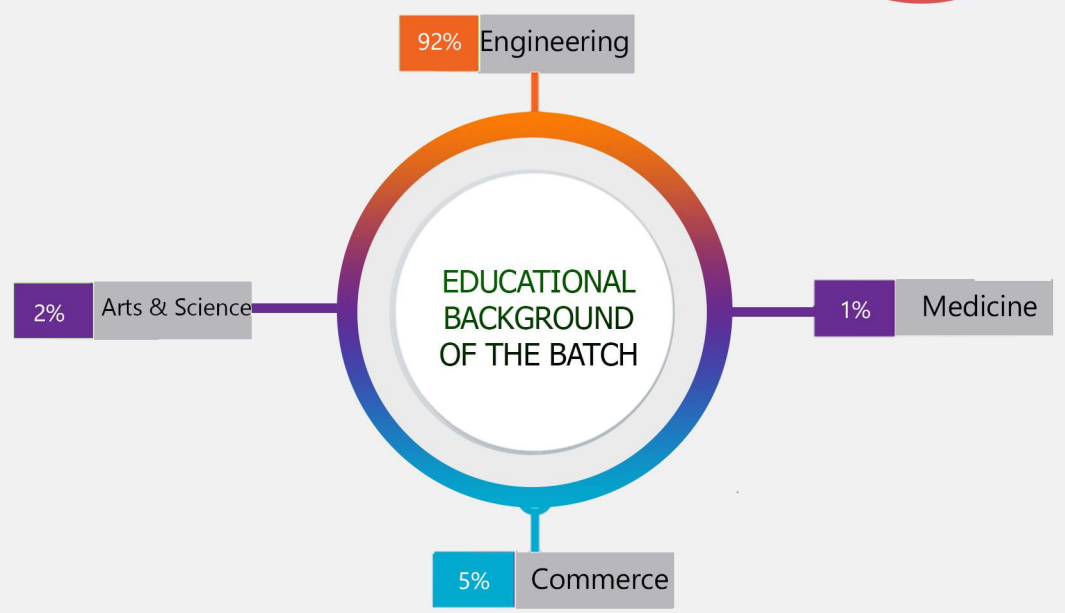

104 Students registered for Final Placements

104 Total number of offers made

25 Total number of PPO/PPI offered