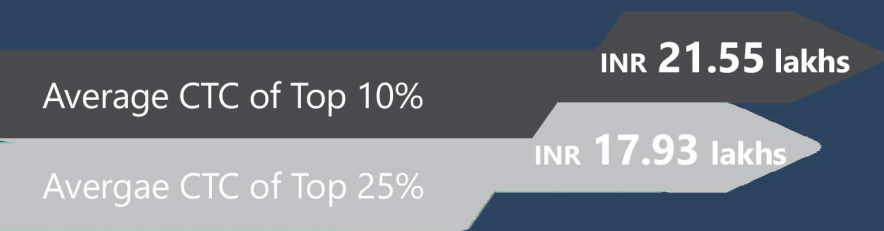

Highest CTC offered across domains

Finance	INR 33 lakhs
General Management	INR 24 lakhs
Marketing	INR 20 lakhs
Consulting & Analytics	INR 19 lakhs
Strategy & Operations	INR 18.24 lakhs